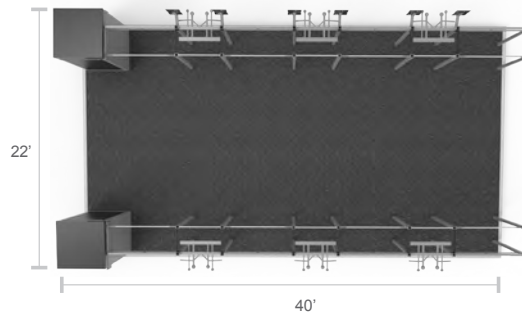

MIKE SCHOPP: 904.553.5418 OR MSCHOPP@TACTICALFITNESSGSA.COM

PERFORMANCE PLATFORM 6-RACK

22' X 40'

SKU: BF-OPP-6R

USMC IDIQ CONTRACT #: H0123-D-001

STRUCTURE DETAILS

- **FOOTPRINT:** 22'W x 40'L x 15'H
- **PLATFORM:** Pre-fabricated steel tube frame w/ reinforced steel plating + leveling footpads
- **FLOORING:** Inlaid and interlocking commercial rubber tiles
- **ROOF:** Monoslope steel tube frame, pre-assembled trusses and coated Galvalume® corrugated panels
- **FINISH:** Galvanized + powder coated
- **LIGHTING:** (4) Outdoor solar-powered LED lights, auto on/off

STORAGE DETAILS

- **SHRED SHEDS:** 2
- **DIMS:** 48 x 48 x 104"
- **ACCESS:** Lightweight roll-up door
- **LOAD PLAN:** Color-coded storage guide
- **LOCKING:** Key or bluetooth padlock
- **COLORS:** 20 standard color options
- **CUSTOM LOGOS:** 3M outdoor-rated vinyl