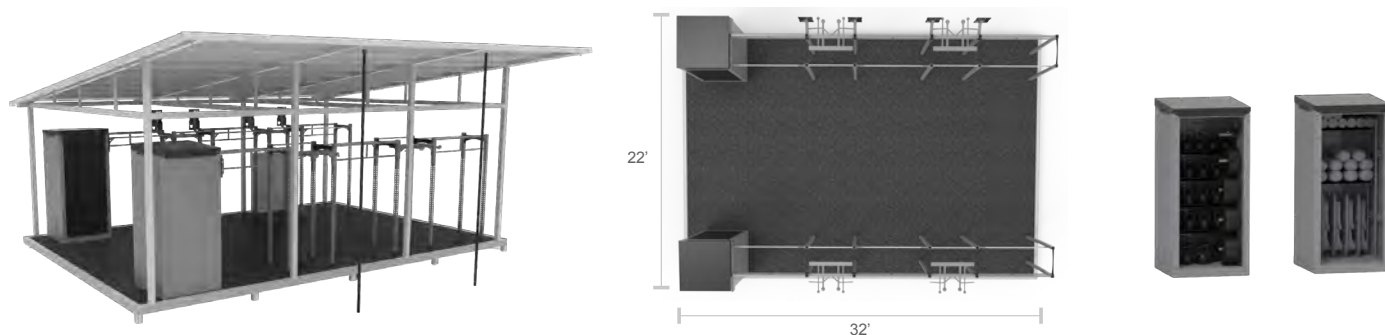

PERFORMANCE PLATFORM 4-RACK

22' X 32'

The **BEAVERFIT PERFORMANCE PLATFORM** is an all-in-one solution featuring integrated training stations, secure storage, a dedicated training surface and weather-resistant shelter in a single footprint. Designed to maximize capacity and durability, it delivers a versatile training environment for teams looking to train outdoors year-round.

SKU: BF-OPP-4R

USMC IDIQ CONTRACT #: H0123-D-001

PRODUCT HIGHLIGHTS

- NO PERMIT OR POURED-CONCRETE FOUNDATION REQUIRED
- WEATHER-SEALED EQUIPMENT STORAGE UNITS WITH ROLL-UP DOORS
- HIGH-CLEARANCE 15' MONOSLOPED ROOF WITH ROPE CLIMB ANCHORS
- HEAVY-GAUGE INDEPENDENT STRUCTURAL STEEL FRAMING
- MODULAR LARGE FORMAT PRE-FABRICATED STEEL DECKS
- EXPANDED HIGH-THROUGHPUT OPEN-AREA FOOTPRINT

MIKE SCHOPP: 904.553.5418 OR MSCHOPP@TACTICALFITNESSGSA.COM

PERFORMANCE PLATFORM 4-RACK

22' X 32'

SKU: BF-OPP-4R

USMC IDIQ CONTRACT #: H0123-D-001

STRUCTURE DETAILS

- **FOOTPRINT:** 22'W x 32'L x 15'H
- **PLATFORM:** Pre-fabricated steel tube frame w/ reinforced steel plating + leveling footpads
- **FLOORING:** Inlaid and interlocking commercial rubber tiles
- **ROOF:** Monoslope steel tube frame, pre-assembled trusses and coated Galvalume® corrugated panels
- **FINISH:** Galvanized + powder coated
- **LIGHTING:** (2) Outdoor solar-powered LED lights, auto on/off

STORAGE DETAILS

- **SHRED SHEDS:** 2
- **DIMS:** 48 x 48 x 104"
- **ACCESS:** Lightweight roll-up door
- **LOAD PLAN:** Color-coded storage guide
- **LOCKING:** Key or bluetooth padlock
- **COLORS:** 20 standard color options
- **CUSTOM LOGOS:** 3M outdoor-rated vinyl