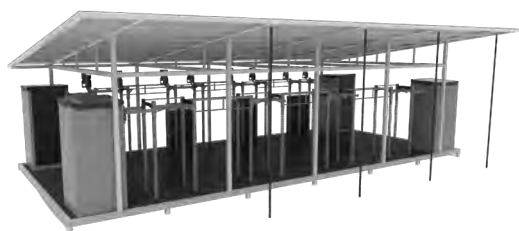

PERFORMANCE PLATFORM 8-RACK

22' X 48'

The **BEAVERFIT PERFORMANCE PLATFORM** is an all-in-one solution featuring integrated training stations, secure storage, a dedicated training surface and weather-resistant shelter in a single footprint. Designed to maximize capacity and durability, it delivers a versatile training environment for teams looking to train outdoors year-round.

SKU: BF-OPP-8R

USMC IDIQ CONTRACT #: H0123-D-001

PRODUCT HIGHLIGHTS

- NO PERMIT OR POURED-CONCRETE FOUNDATION REQUIRED
- WEATHER-SEALED EQUIPMENT STORAGE UNITS WITH ROLL-UP DOORS
- HIGH-CLEARANCE 15' MONOSLOPED ROOF WITH ROPE CLIMB ANCHORS
- HEAVY-GAUGE INDEPENDENT STRUCTURAL STEEL FRAMING
- MODULAR LARGE FORMAT PRE-FABRICATED STEEL DECKS
- EXPANDED HIGH-THROUGHPUT OPEN-AREA FOOTPRINT

MIKE SCHOPP: 904.553.5418 OR MSCHOPP@TACTICALFITNESSGSA.COM

PERFORMANCE PLATFORM 8-RACK

22' X 48'

SKU: BF-OPP-8R

USMC IDIQ CONTRACT #: H0123-D-001

STRUCTURE DETAILS

- **FOOTPRINT:** 22'W x 48'L x 15'H
- **PLATFORM:** Pre-fabricated steel tube frame w/ reinforced steel plating + leveling footpads
- **FLOORING:** Inlaid and interlocking commercial rubber tiles
- **ROOF:** Monoslope steel tube frame, pre-assembled trusses and coated Galvalume® corrugated panels
- **FINISH:** Galvanized + powder coated
- **LIGHTING:** (4) Outdoor solar-powered LED lights, auto on/off

STORAGE DETAILS

- **SHRED SHEDS:** 4
- **DIMS:** 48 x 48 x 104"
- **ACCESS:** Lightweight roll-up door
- **LOAD PLAN:** Color-coded storage guide
- **LOCKING:** Key or bluetooth padlock
- **COLORS:** 20 standard color options
- **CUSTOM LOGOS:** 3M outdoor-rated vinyl