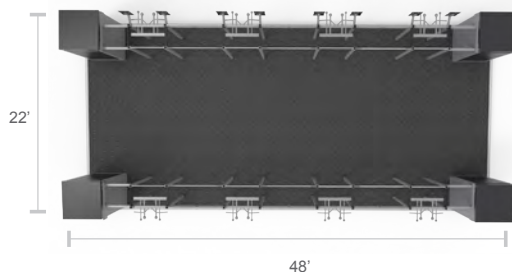

MIKE SCHOPP: 904.553.5418 OR MSCHOPP@TACTICALFITNESSGSA.COM

PERFORMANCE PLATFORM 8-RACK

22' X 48'

SKU: BF-OPP-8R

USMC IDIQ CONTRACT #: H0123-D-001

STRUCTURE DETAILS

- **FOOTPRINT:** 22'W x 48'L x 15'H
- **PLATFORM:** Pre-fabricated steel tube frame w/ reinforced steel plating + leveling footpads
- **FLOORING:** Inlaid and interlocking commercial rubber tiles
- **ROOF:** Monoslope steel tube frame, pre-assembled trusses and coated Galvalume® corrugated panels
- **FINISH:** Galvanized + powder coated
- **LIGHTING:** (4) Outdoor solar-powered LED lights, auto on/off

STORAGE DETAILS

- **SHRED SHEDS:** 4
- **DIMS:** 48 x 48 x 104"
- **ACCESS:** Lightweight roll-up door
- **LOAD PLAN:** Color-coded storage guide
- **LOCKING:** Key or bluetooth padlock
- **COLORS:** 20 standard color options
- **CUSTOM LOGOS:** 3M outdoor-rated vinyl