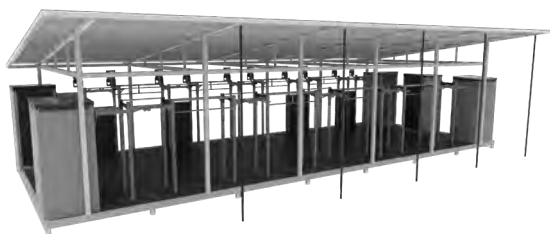

PERFORMANCE PLATFORM 10-RACK

22' X 56'

The **BEAVERFIT PERFORMANCE PLATFORM** is an all-in-one solution featuring integrated training stations, secure storage, a dedicated training surface and weather-resistant shelter in a single footprint. Designed to maximize capacity and durability, it delivers a versatile training environment for teams looking to train outdoors year-round.

SKU: BF-OPP-10R

USMC IDIQ CONTRACT #: H0123-D-001

PRODUCT HIGHLIGHTS

- NO PERMIT OR POURED-CONCRETE FOUNDATION REQUIRED
- WEATHER-SEALED EQUIPMENT STORAGE UNITS WITH ROLL-UP DOORS
- HIGH-CLEARANCE 15' MONOSLOPED ROOF WITH ROPE CLIMB ANCHORS
- HEAVY-GAUGE INDEPENDENT STRUCTURAL STEEL FRAMING
- MODULAR LARGE FORMAT PRE-FABRICATED STEEL DECKS
- EXPANDED HIGH-THROUGHPUT OPEN-AREA FOOTPRINT

MIKE SCHOPP: 904.553.5418 OR MSCHOPP@TACTICALFITNESSGSA.COM

PERFORMANCE PLATFORM 10 RACK

22' X 56'

SKU: BF-OPP-10R
USMC IDIQ CONTRACT #: H0123-D-001

STRUCTURE DETAILS

- **FOOTPRINT:** 22'W x 56'L x 15'H
- **PLATFORM:** Pre-fabricated steel tube frame w/ reinforced steel plating + leveling footpads
- **FLOORING:** Inlaid and interlocking commercial rubber tiles
- **ROOF:** Monoslope steel tube frame, pre-assembled trusses and coated Galvalume® corrugated panels
- **FINISH:** Galvanized + powder coated
- **LIGHTING:** (6) Outdoor solar-powered LED lights, auto on/off

STORAGE DETAILS

- **SHRED SHEDS:** 5
- **DIMS:** 48 x 48 x 104"
- **ACCESS:** Lightweight roll-up door
- **LOAD PLAN:** Color-coded storage guide
- **LOCKING:** Key or bluetooth padlock
- **COLORS:** 20 standard color options
- **CUSTOM LOGOS:** 3M outdoor-rated vinyl