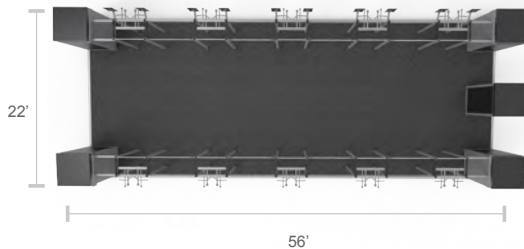

MIKE SCHOPP: 904.553.5418 OR MSCHOPP@TACTICALFITNESSGSA.COM

PERFORMANCE PLATFORM 10 RACK

22' X 56'

SKU: BF-OPP-10R
USMC IDIQ CONTRACT #: H0123-D-001

STRUCTURE DETAILS

- **FOOTPRINT:** 22'W x 56'L x 15'H
- **PLATFORM:** Pre-fabricated steel tube frame w/ reinforced steel plating + leveling footpads
- **FLOORING:** Inlaid and interlocking commercial rubber tiles
- **ROOF:** Monoslope steel tube frame, pre-assembled trusses and coated Galvalume® corrugated panels
- **FINISH:** Galvanized + powder coated
- **LIGHTING:** (6) Outdoor solar-powered LED lights, auto on/off

STORAGE DETAILS

- **SHRED SHEDS:** 5
- **DIMS:** 48 x 48 x 104"
- **ACCESS:** Lightweight roll-up door
- **LOAD PLAN:** Color-coded storage guide
- **LOCKING:** Key or bluetooth padlock
- **COLORS:** 20 standard color options
- **CUSTOM LOGOS:** 3M outdoor-rated vinyl